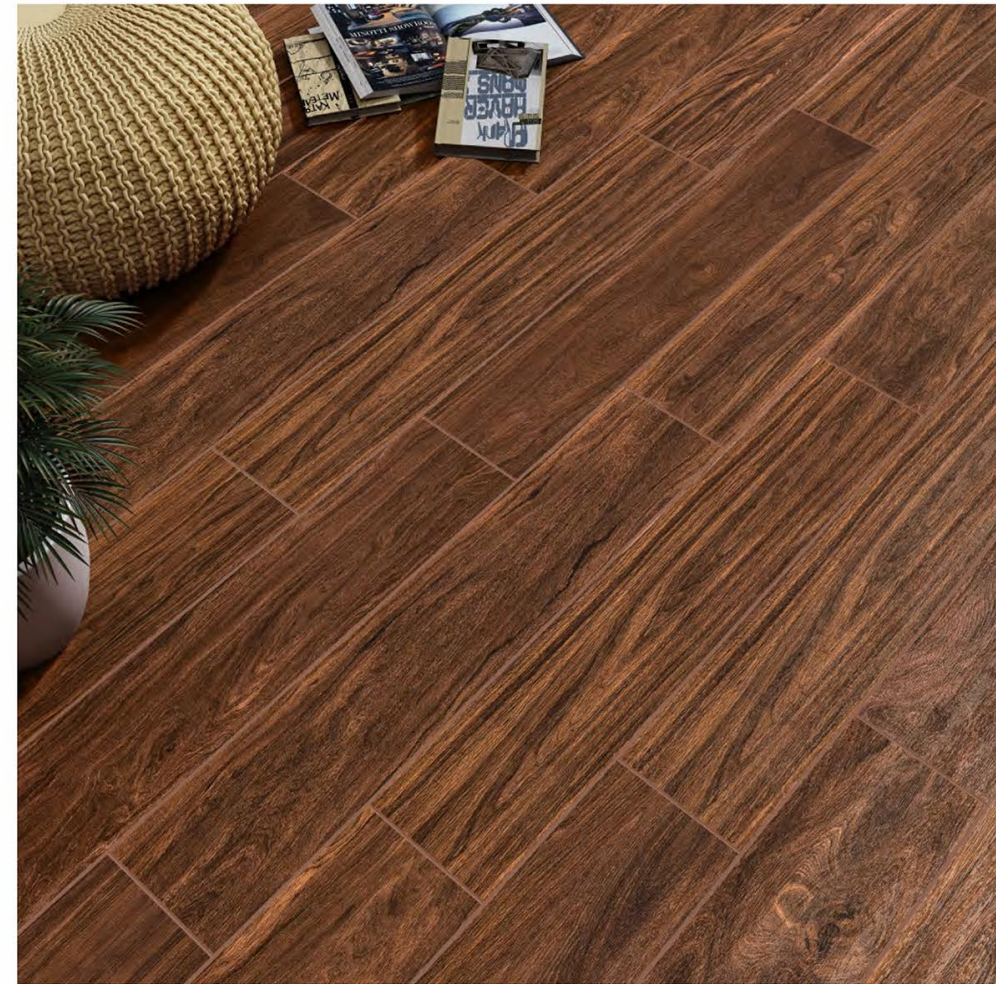

MADEIRA WENGE