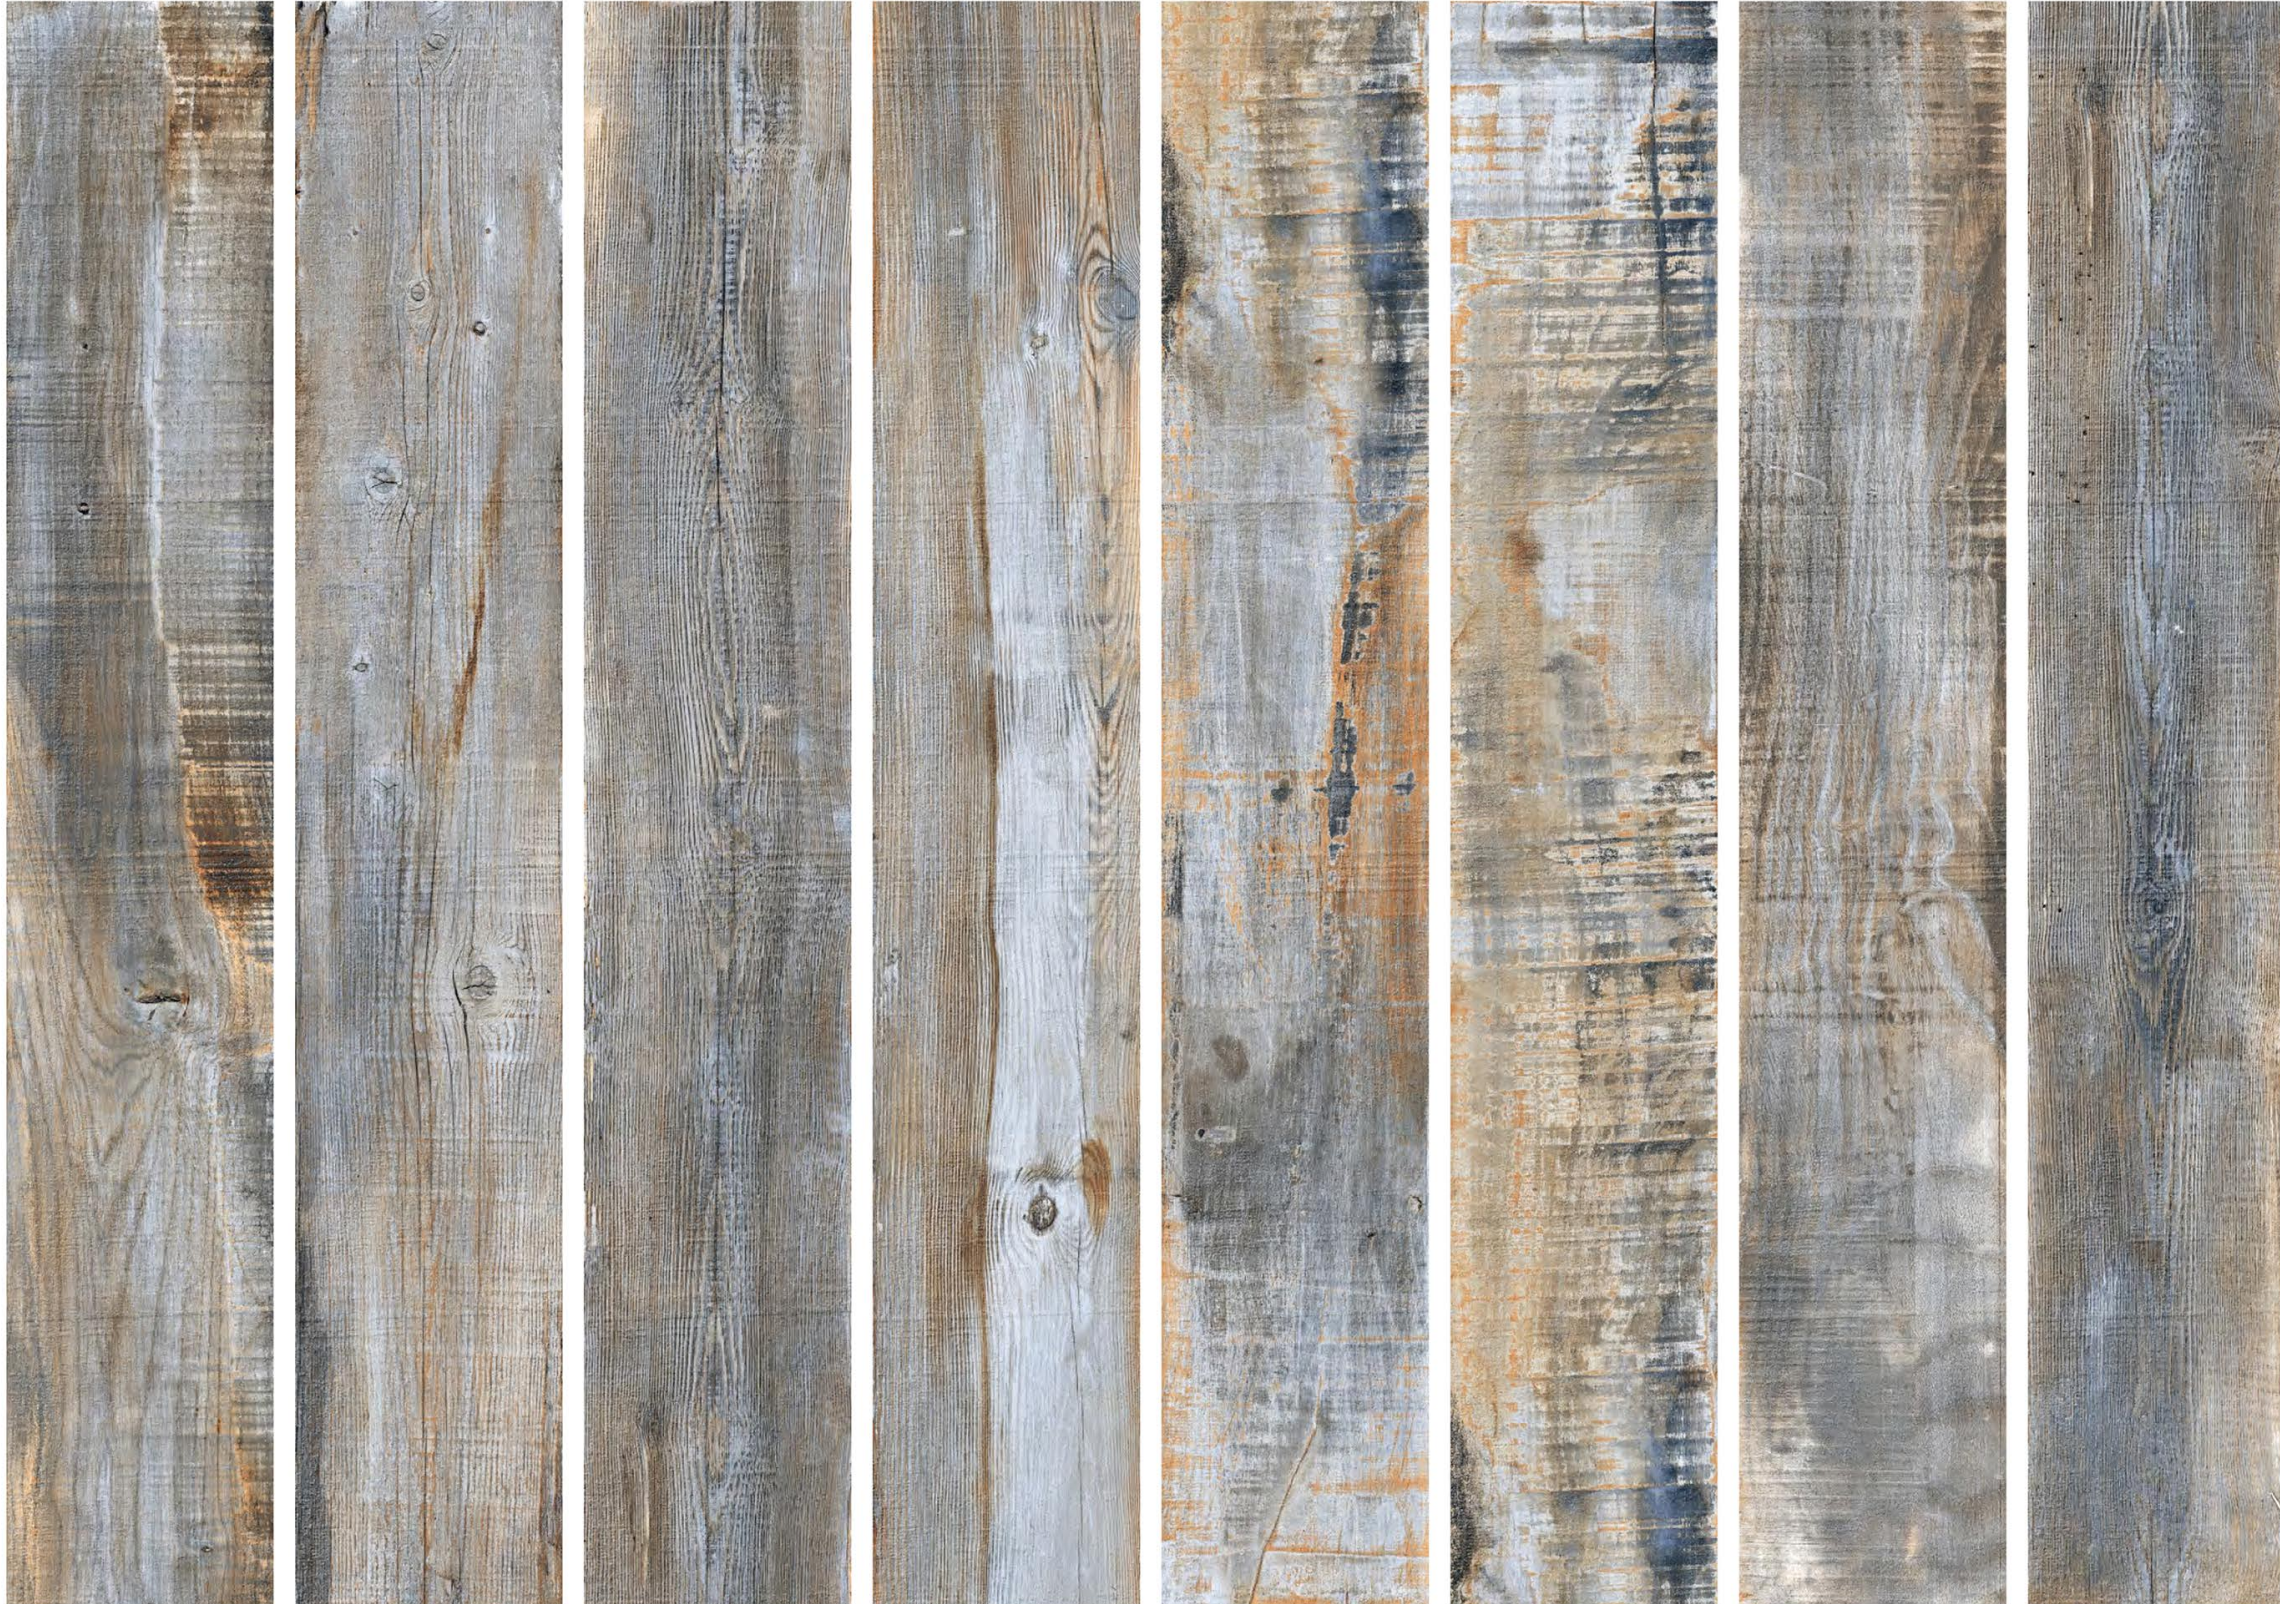

BIRCHWOOD

BIRCHWOOD ANCIENT

200X1200MM / 20X120CM

RANDOMS

08

THICKNESS

9MM

FINISH

MATT RELIEF

V2