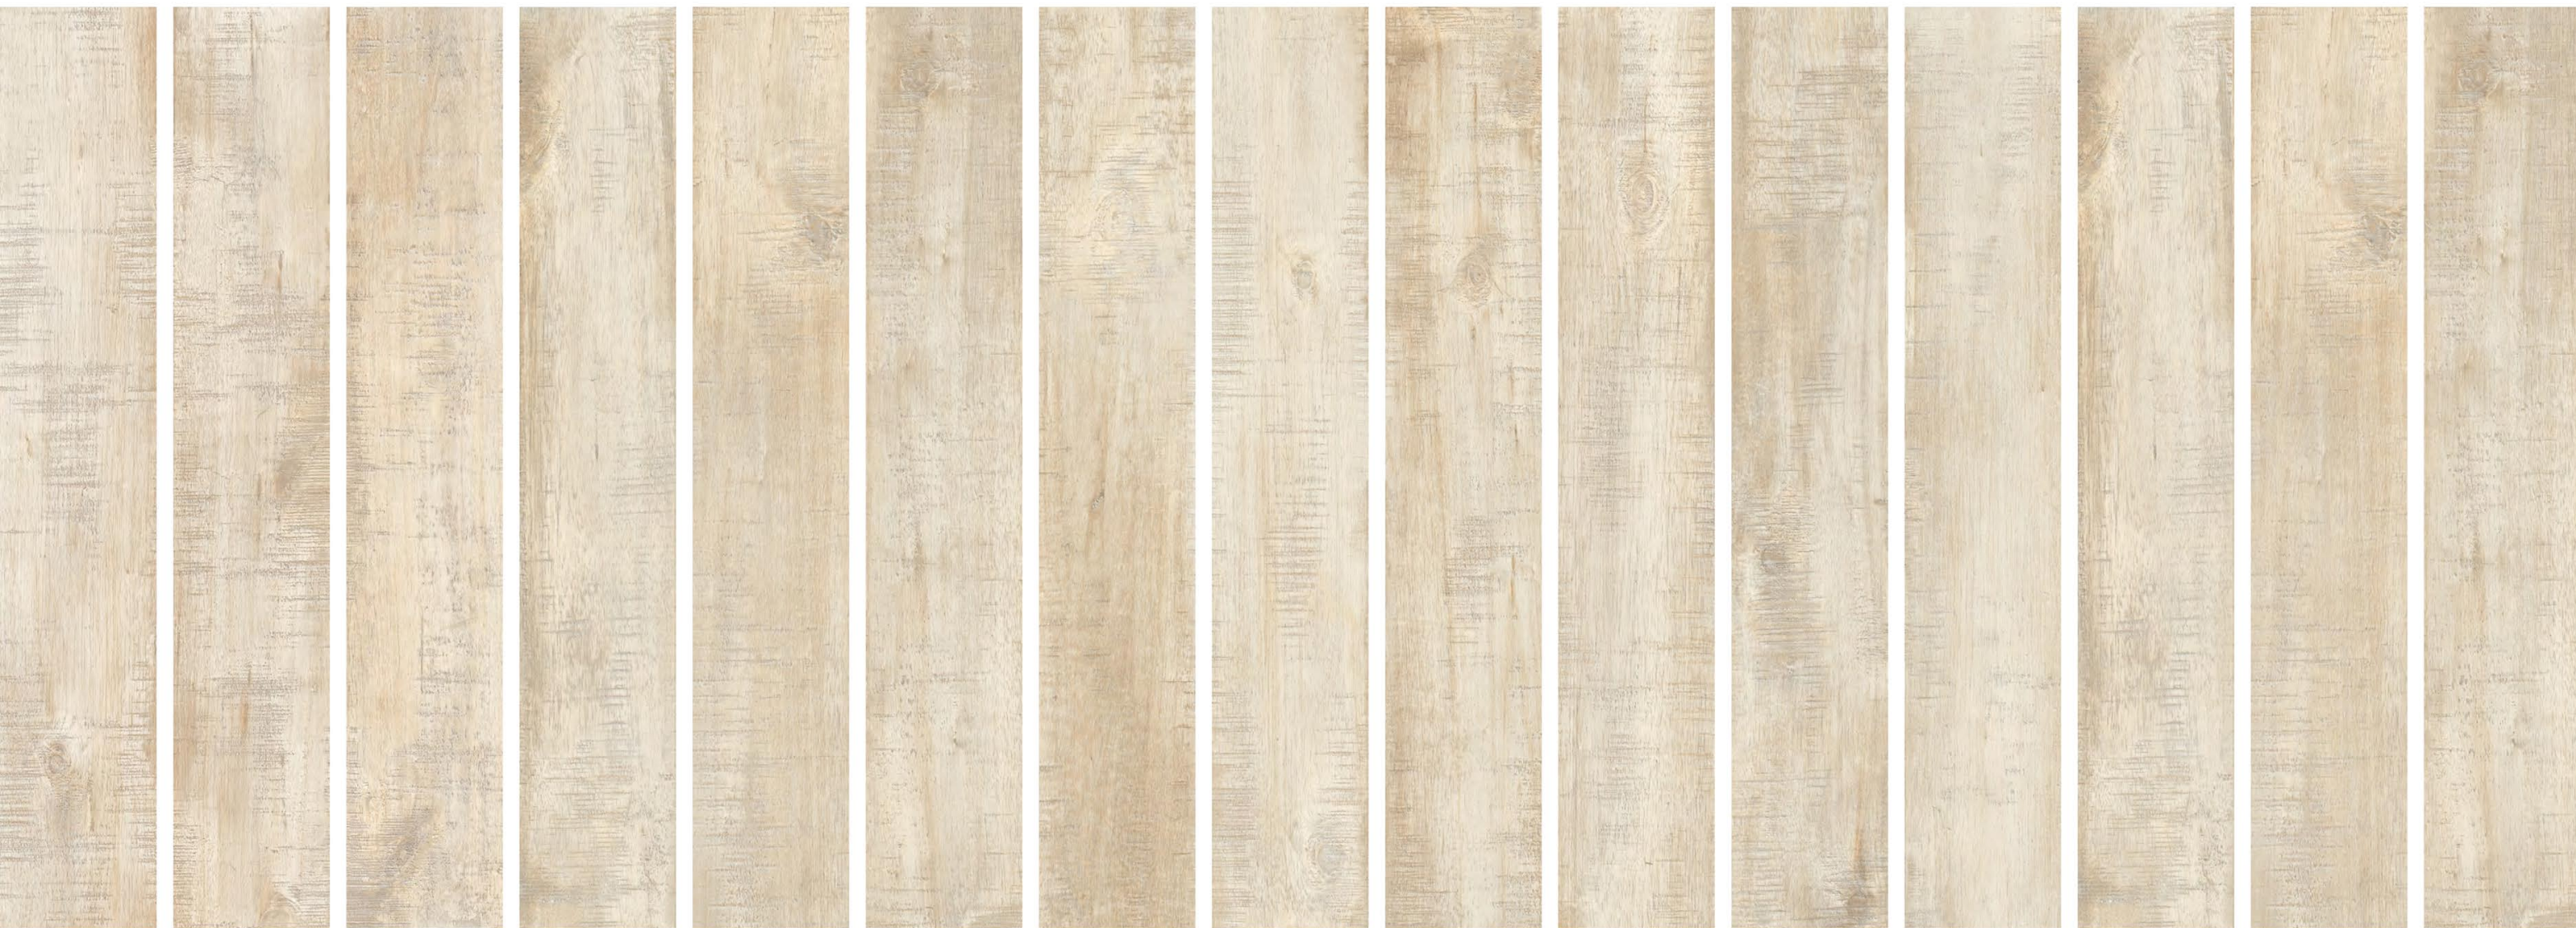

SEQUOIA

SEQUOIA MAPLE
200X1200MM / 20X120CM

RANDOMS
15
THICKNESS
9MM

FINISH
CARVING

V2