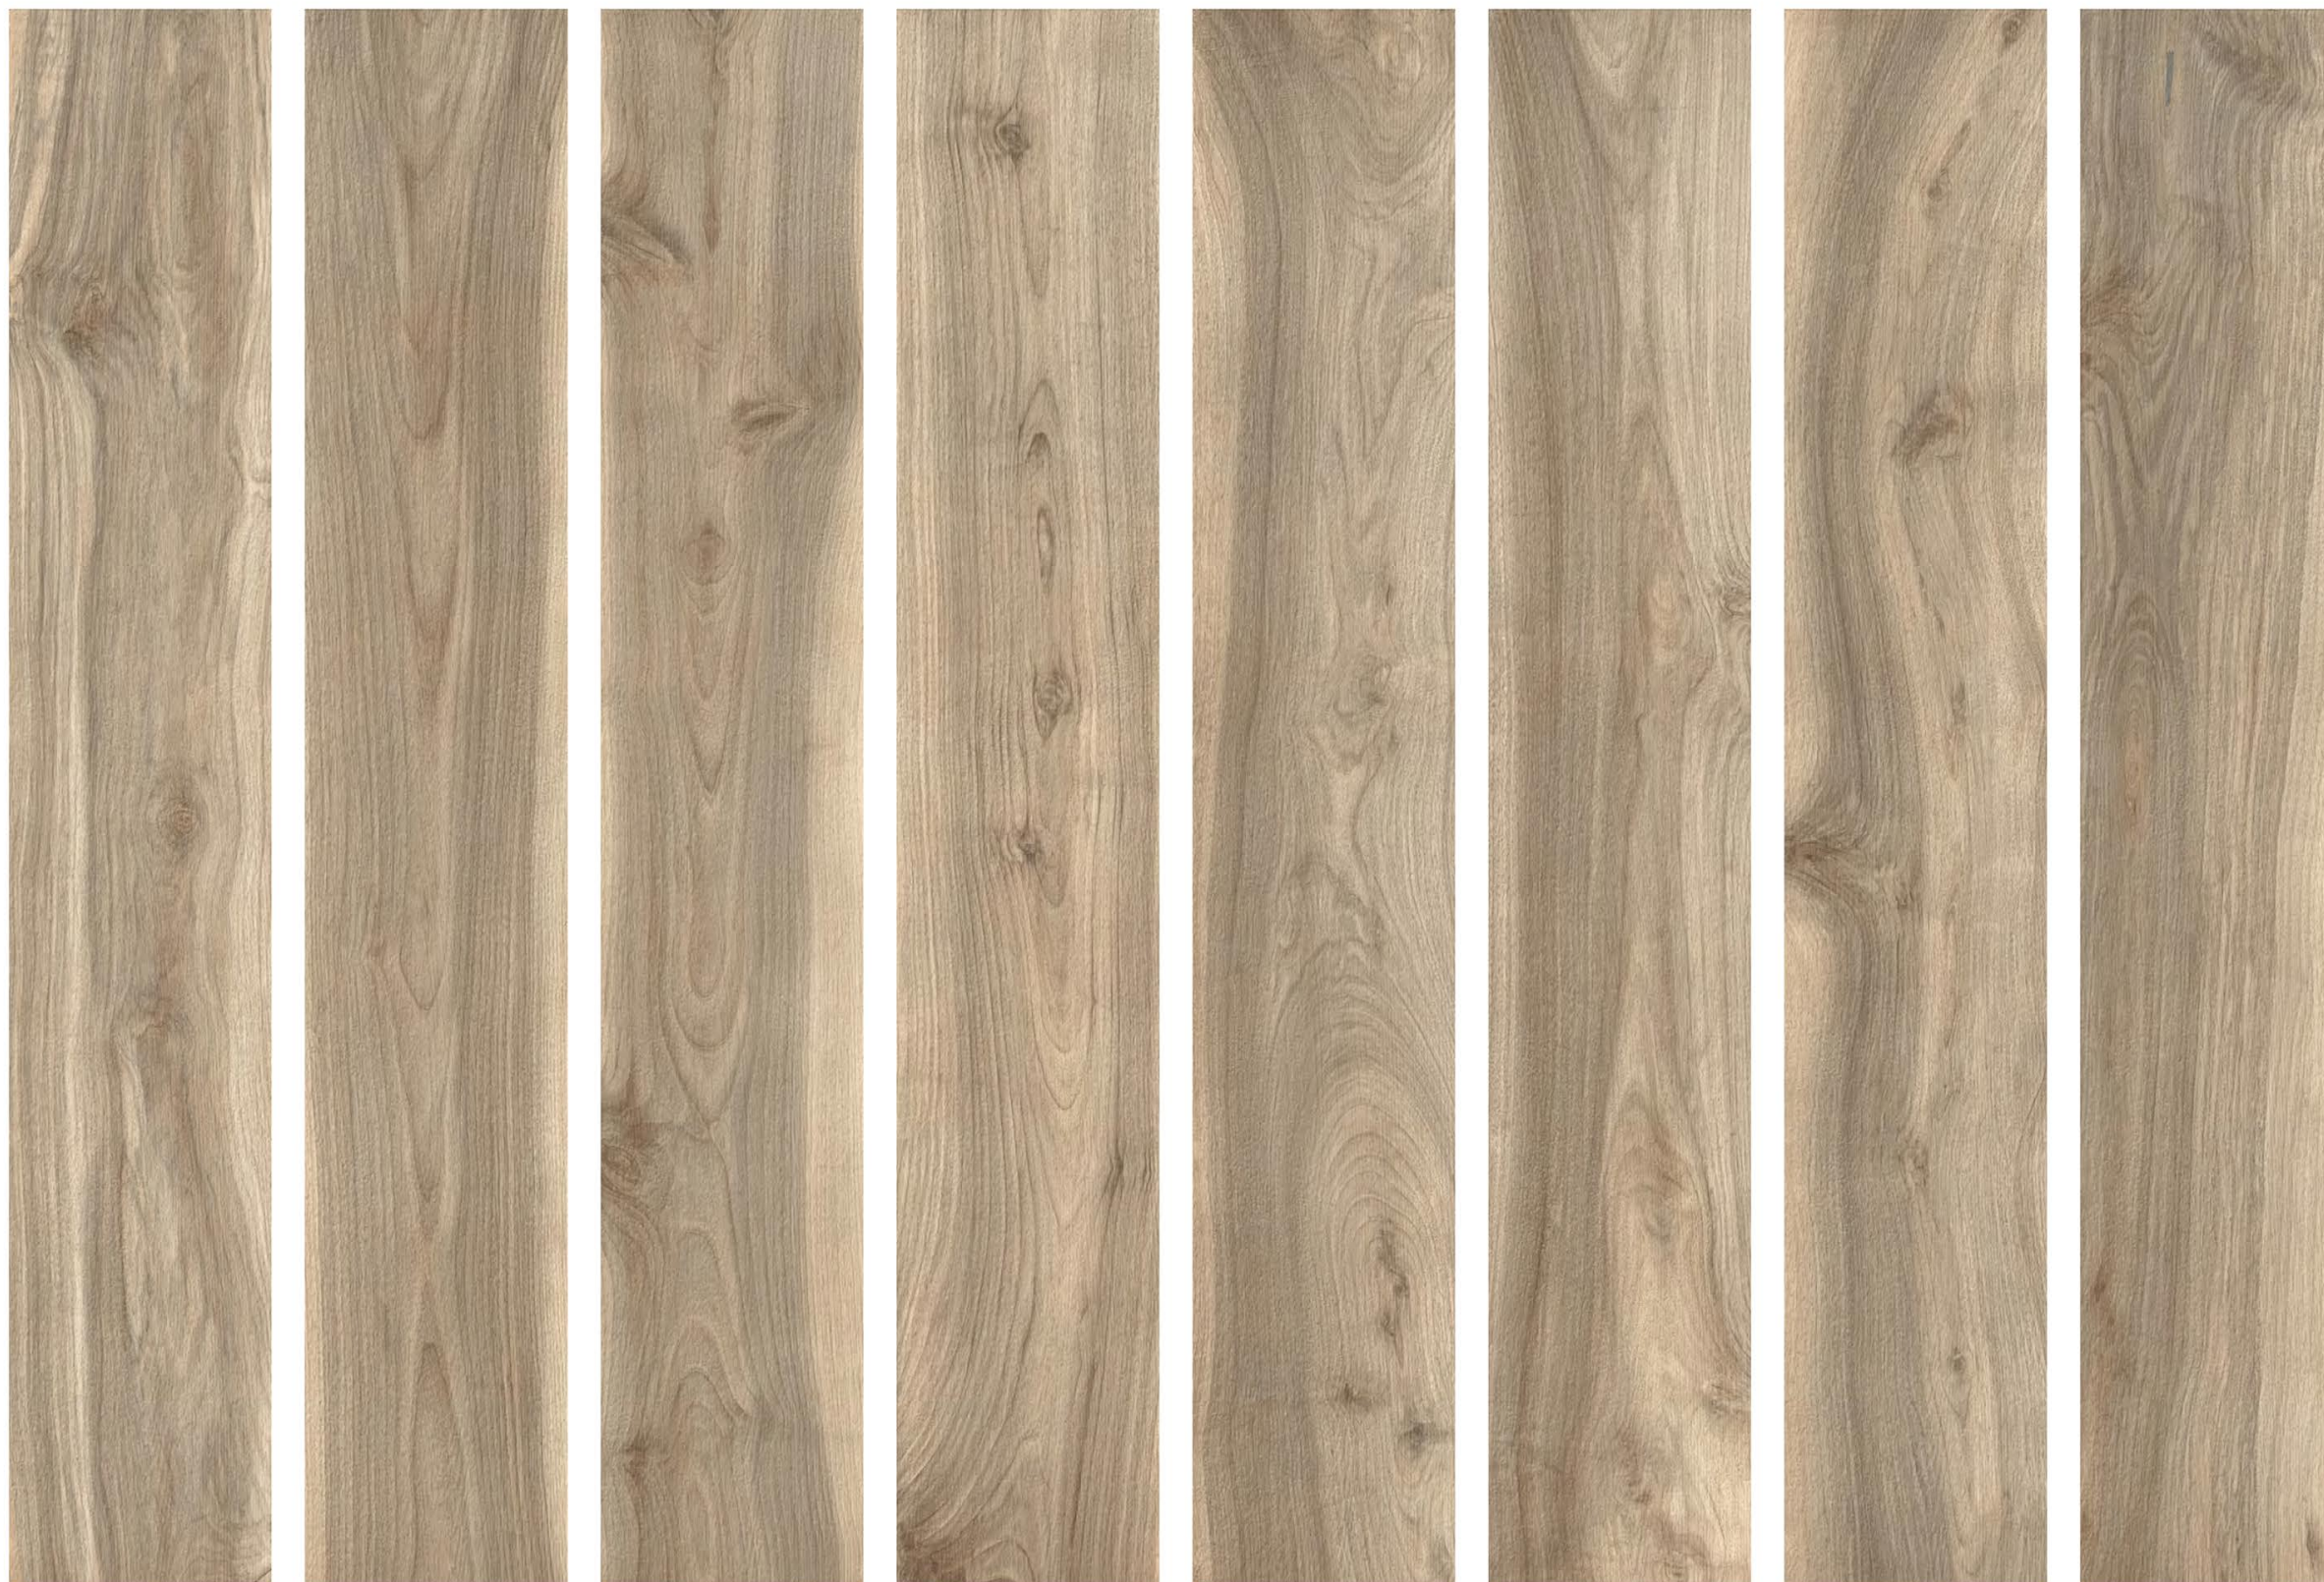

MOHAWK

MOHAWK NATURAL

200X1200MM / 20X120CM

RANDOMS

08

THICKNESS

9MM

FINISH

MATT RELIEF

V2