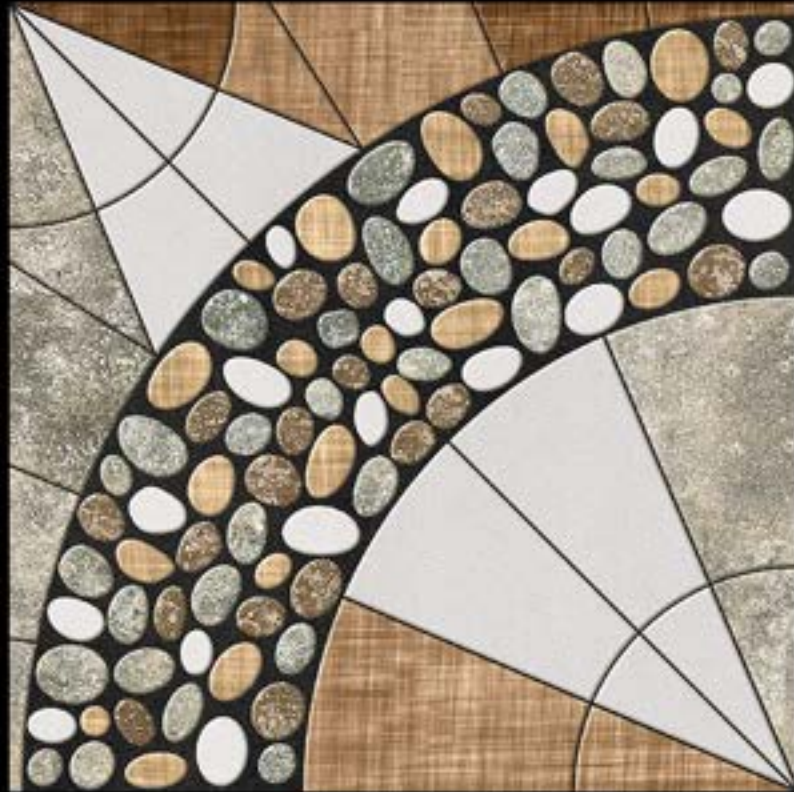

300x300 MM | Vitrified Parking Tiles

● Plain

10063