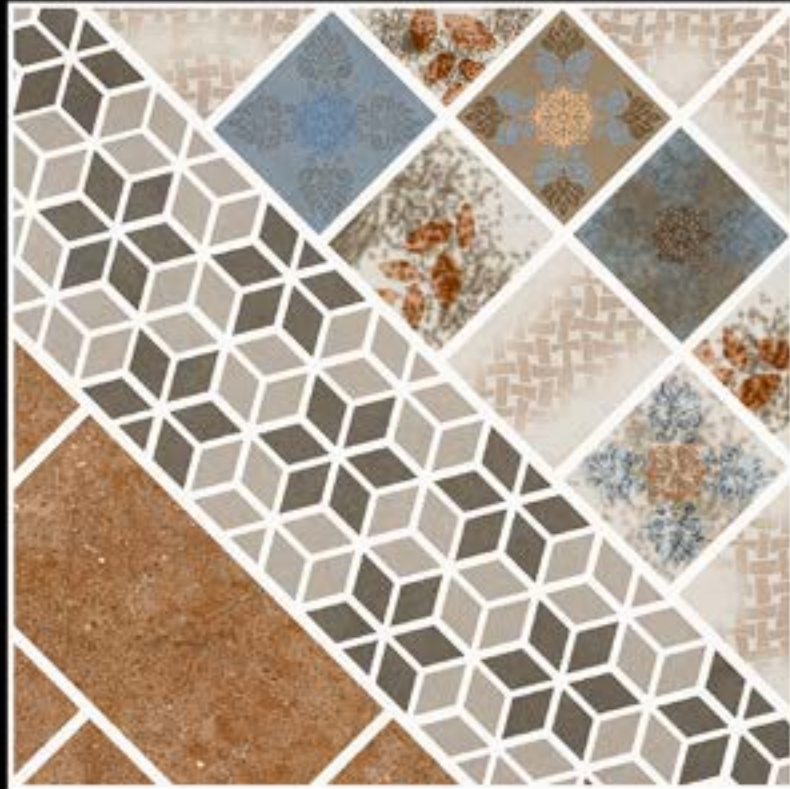

300x300 MM | Vitrified Parking Tiles

● Plain

10084